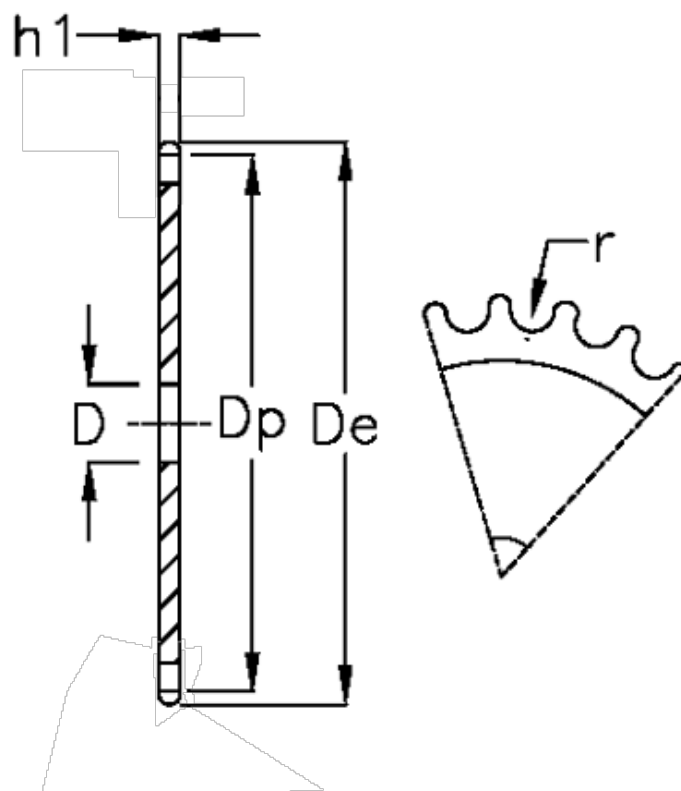

Article number: 616021008049

Description: Plate wheel 16 B-1 Z=49 simplex

Measures

C	= 3
D	= 25
De	= 409.3
Dp	= 396.44
For chain size	= 1 tomme x 17,02 mm
For chain type	= 16 B-1
h1	= 16.2
Number of teeth	= 49

r = 15.88